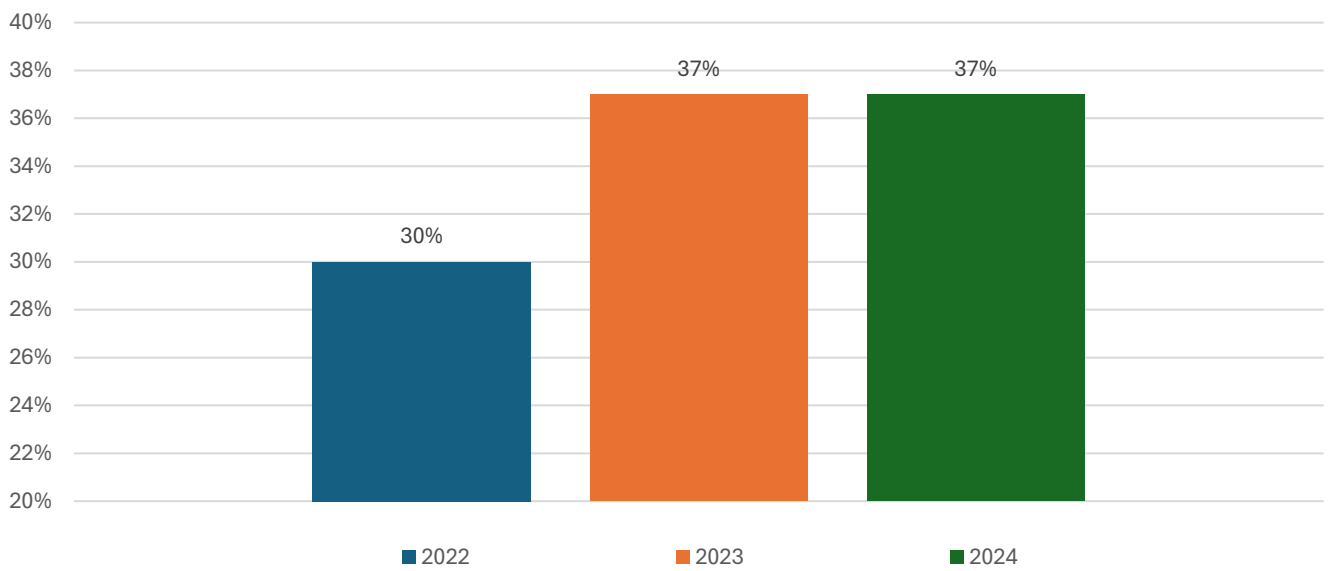

Bexhill Academy GCSE Results 2022-2024

	2022	2023	2024
Progress 8	-0.78	-0.69	-0.59
Students achieving grade 4+ in both English and Maths	49%	56%	59%
Students achieving grade 5+ in both English and Maths	30%	37%	37%
Attainment 8 score	38.7	39.8	40.9

Students achieving grade 4+ in both English and Maths

Students achieving grade 5+ in both English and Maths

Attainment 8 score