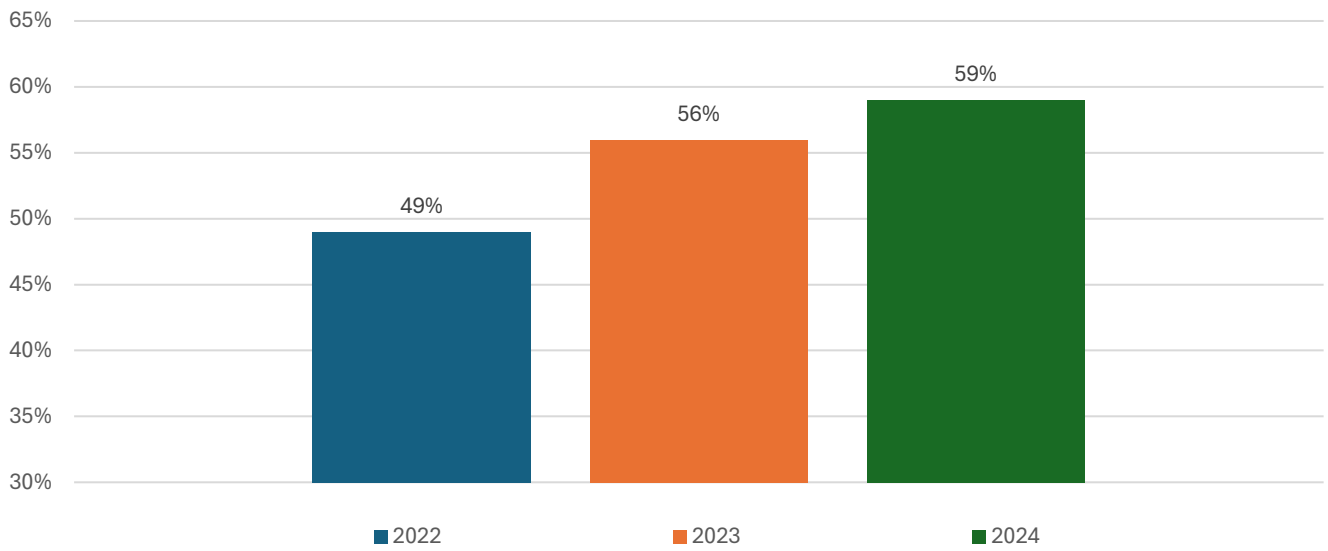

Bexhill Academy GCSE Results 2022-2024

	2022	2023	2024
Progress 8	-0.78	-0.69	-0.59
Students achieving grade 4+ in both English and Maths	49%	56%	59%
Students achieving grade 5+ in both English and Maths	30%	37%	37%
Attainment 8 score	38.7	39.8	40.9

Students achieving grade 4+ in both English and Maths

Students achieving grade 5+ in both English and Maths

Attainment 8 score