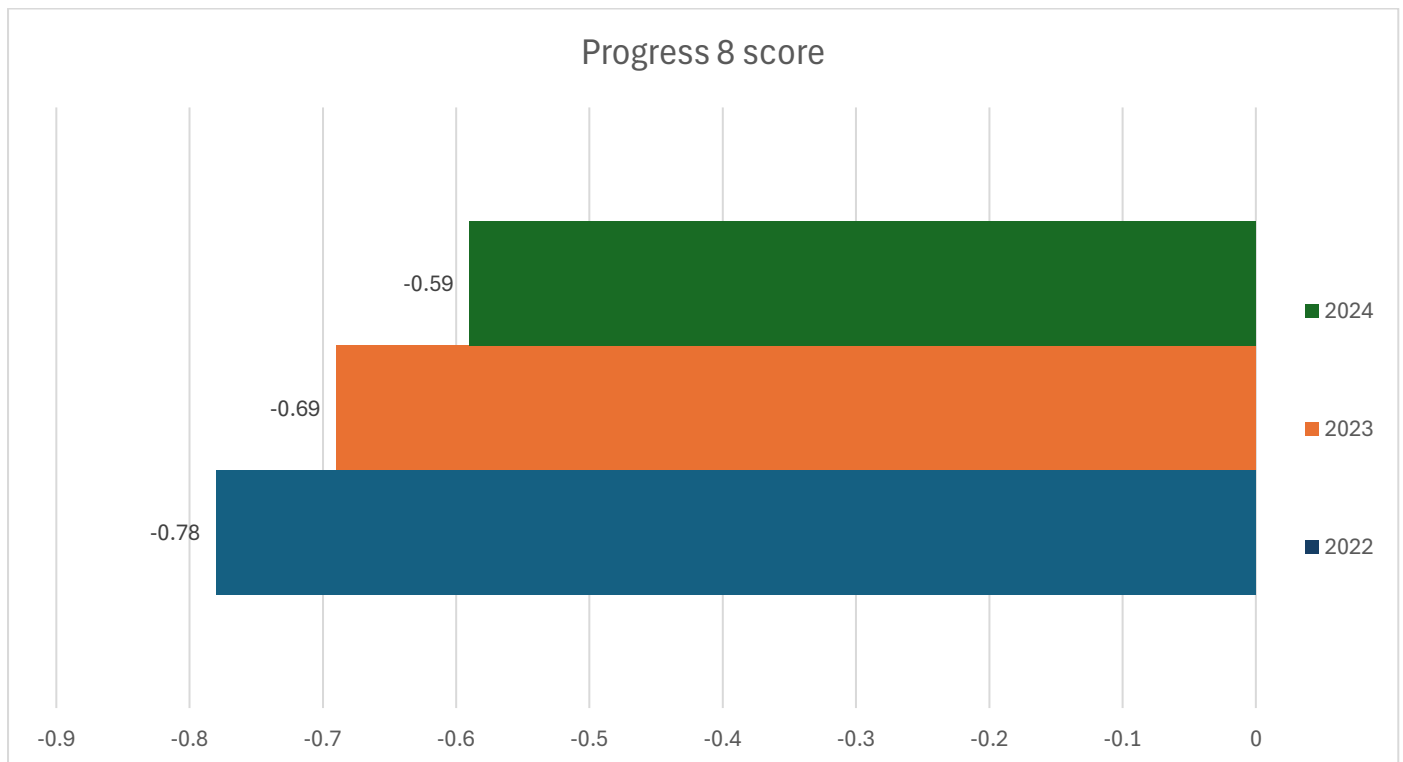

Bexhill Academy GCSE Results 2022-2024

	2022	2023	2024
Progress 8	-0.78	-0.69	-0.59
Students achieving grade 4+ in both English and Maths	49%	56%	59%
Students achieving grade 5+ in both English and Maths	30%	37%	37%
Attainment 8 score	38.7	39.8	40.9

Students achieving grade 4+ in both English and Maths

Students achieving grade 5+ in both English and Maths

Attainment 8 score